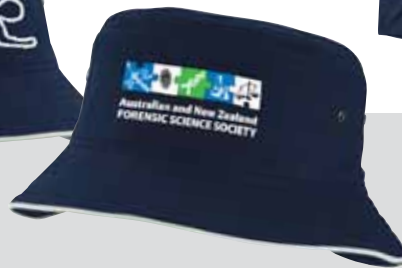

**Australian and New Zealand  
FORENSIC SCIENCE SOCIETY**

**MERCHANDISE RANGE 2011**

**FS37 Mens Polo**  
navy  
Sizes XS-5XL

**FS31 Ladies Polo**  
navy  
Sizes 8-20

**FS27 Lunch Pack Cooler**  
holds 4x 375ml drink cans

**FS23 CD Carry Case**  
holds 24 cds

**FS22 Backpack**  
w36xh47xd21

**FS28 Mens T-Shirt**  
navy  
sizes: 2XS - 3XL

**FS39 Ladies T-Shirt**  
navy  
sizes: 8-20

**FS21 Travel Umbrella**  
48cm

**FS20 Bucket Hat**  
navy/white  
sizes: S/M and L/XL